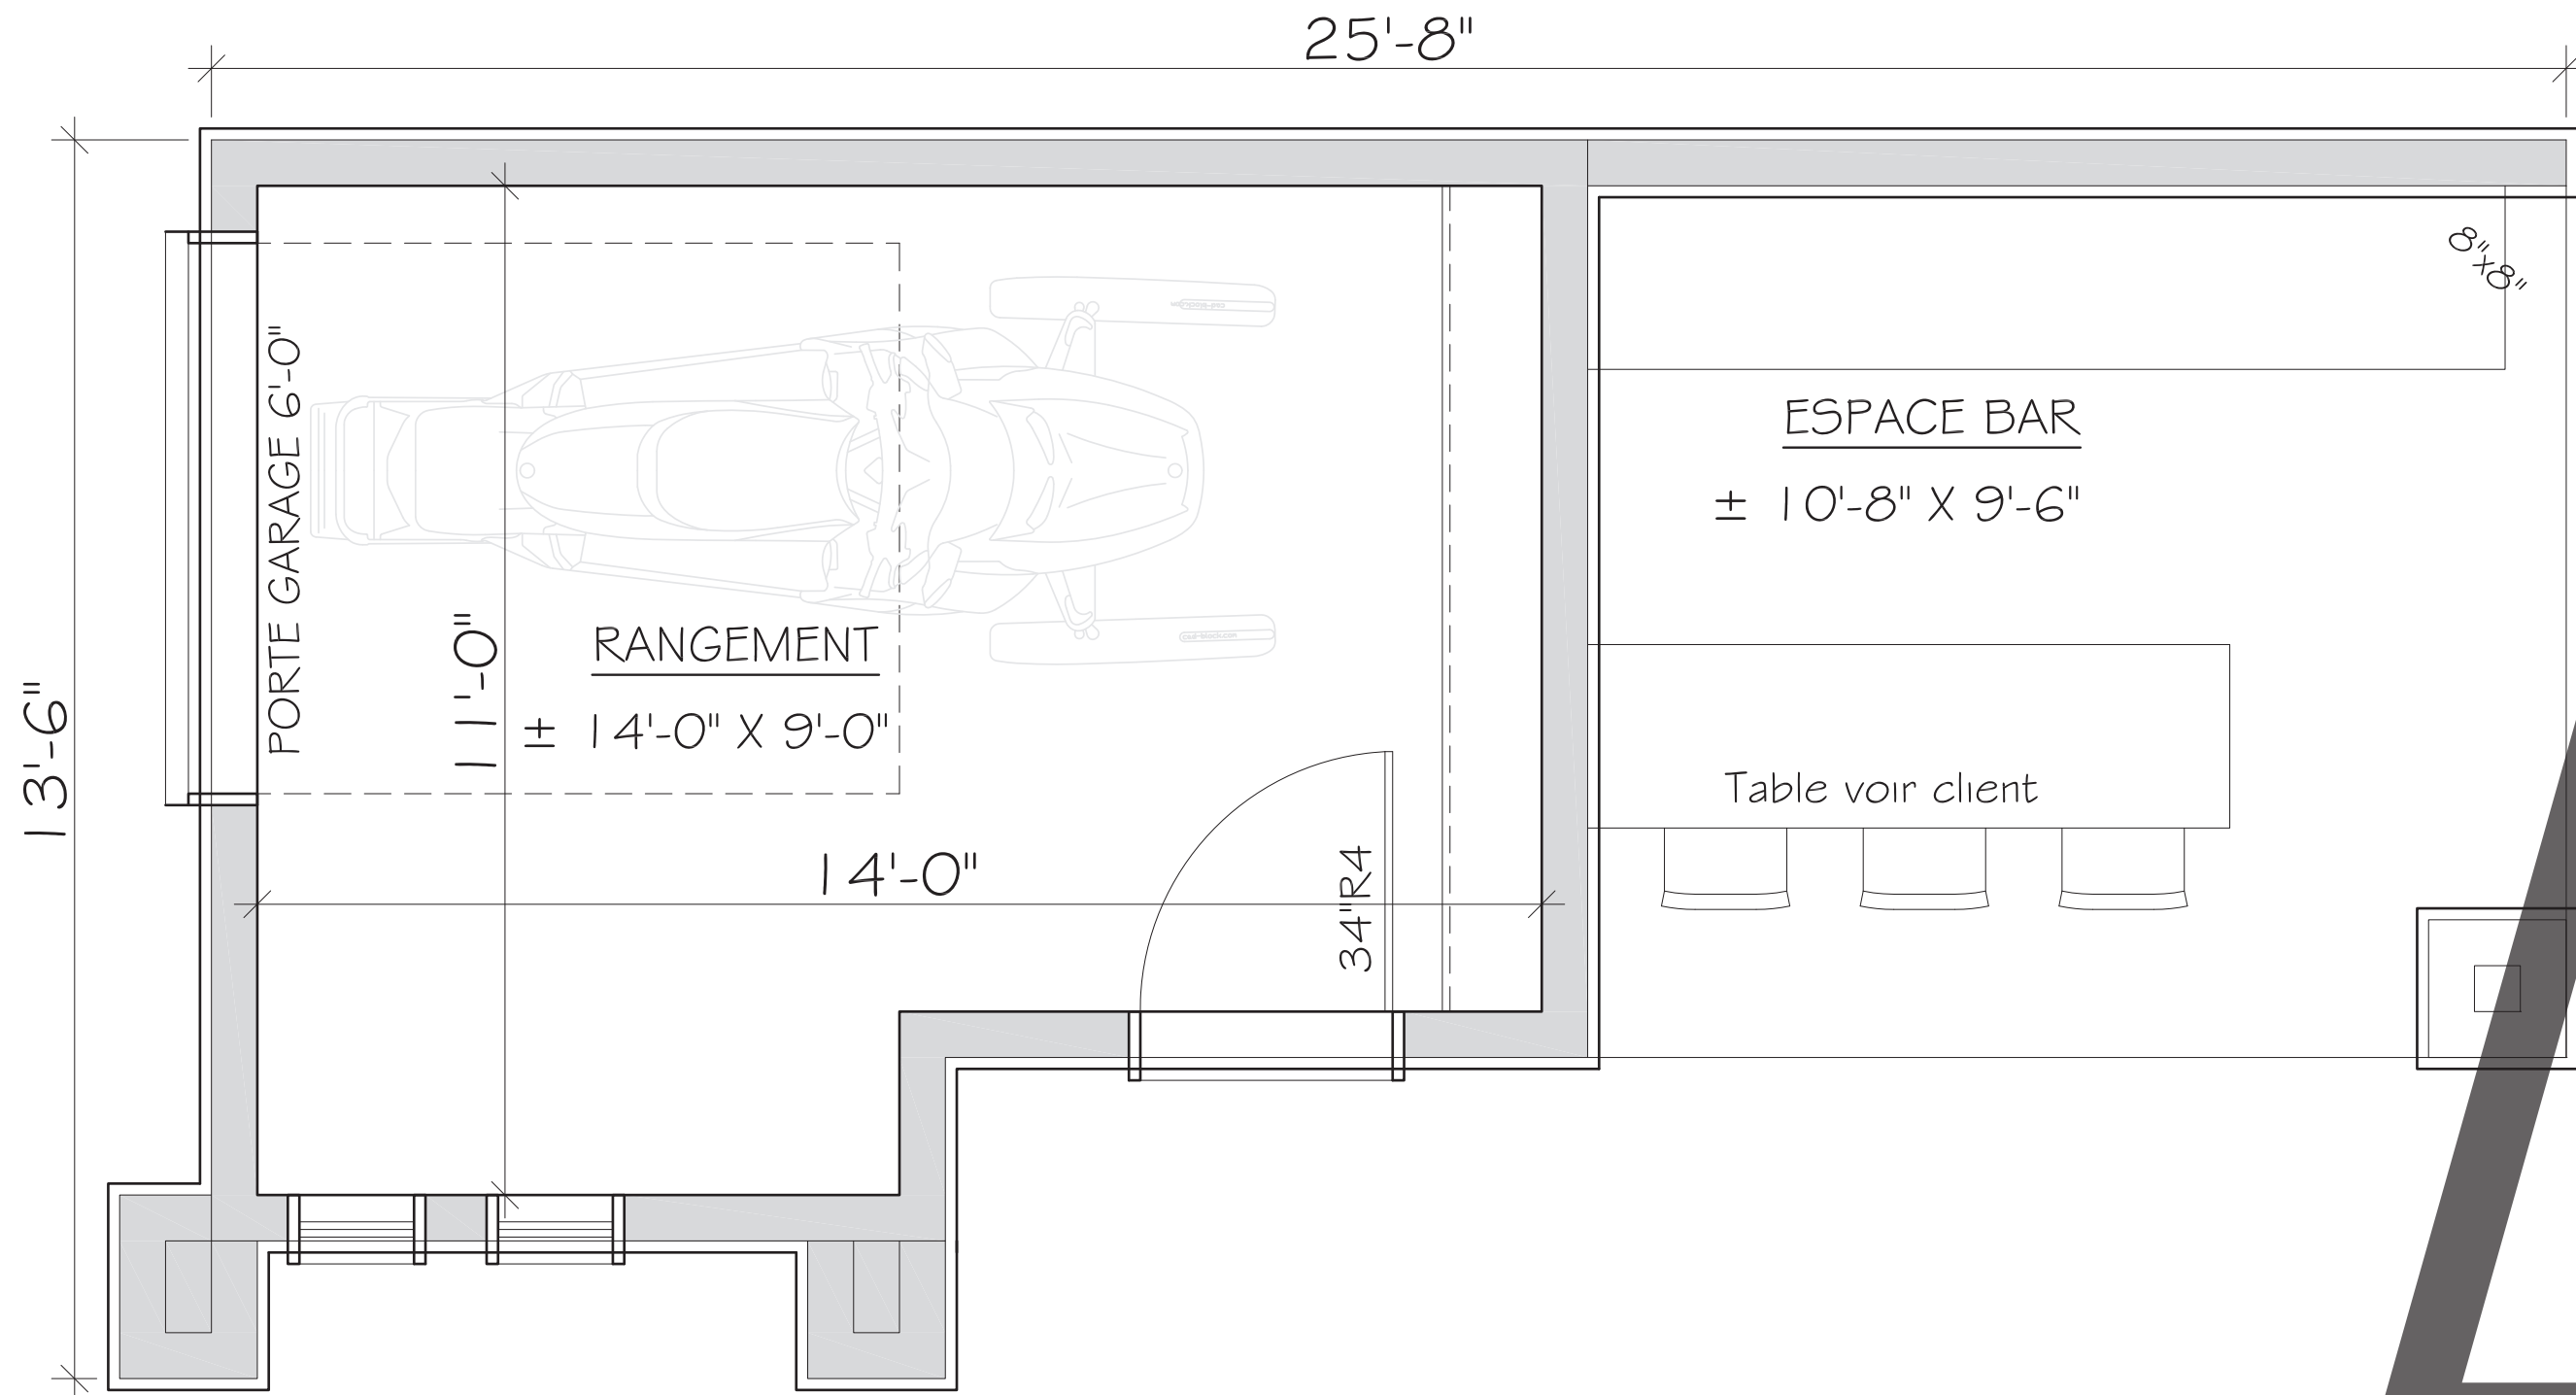

ARTHÈ

ARCHITECTURE

LADD.22

LADD.22

ARTHÉ | ARCHITECTURE

ARTHE | ARCHITECTURE

LADD.22

SUPERFICIE RANGEMENT : 166 PI.CA